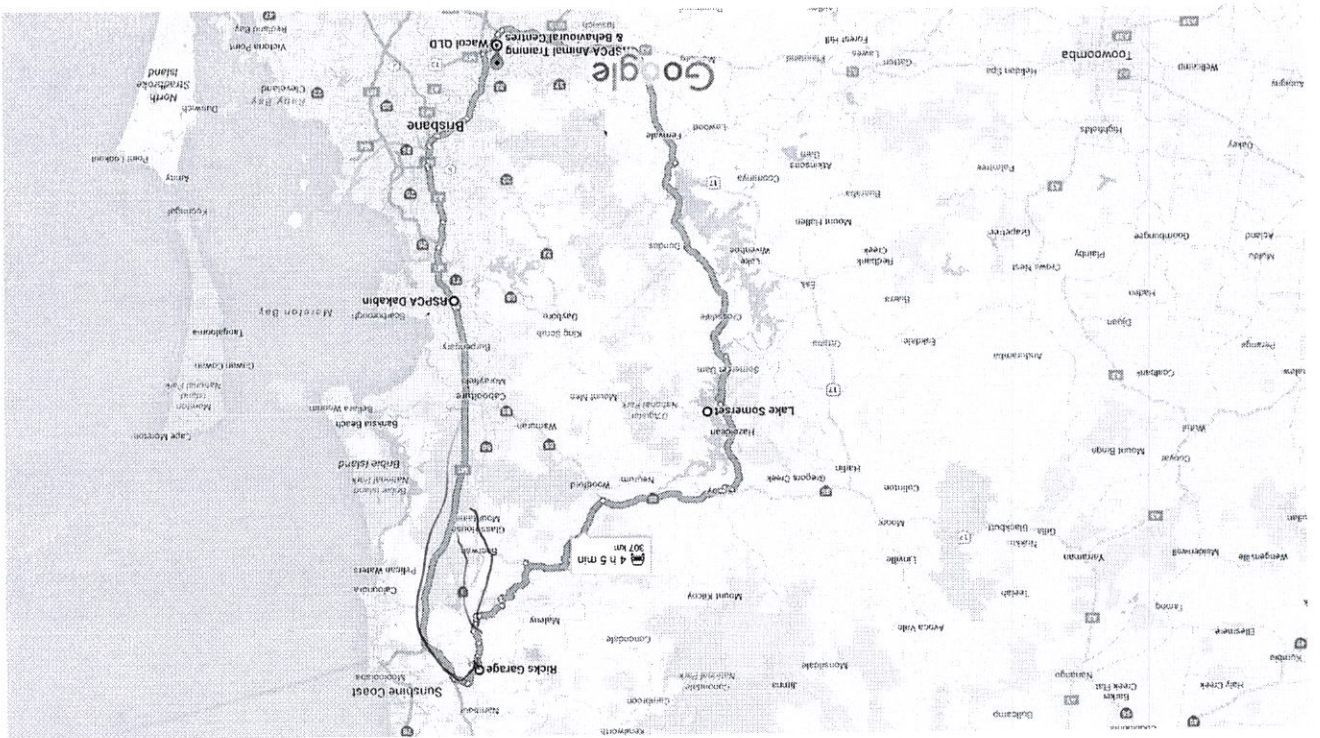

Wacol QLD to RSPCA Animal Training & Behavioural Centres
Drive 307 km, 4 h 5 min

Map data ©2016 GBMPA, Google

4 h 5 min
307 km

via Wivenhoe-Somerset Rd

- ▲ This route has restricted usage or includes private roads.
- ▲ This route has tolls.